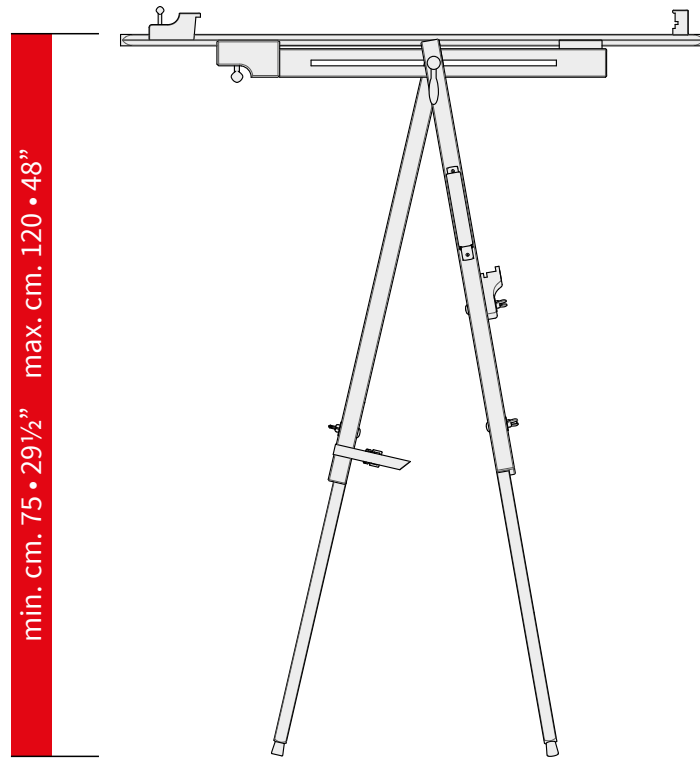

Tela max. 6 Kg
Canvas max. 13 lbs

4 Kg
8 3/4 lbs

1

A x1  mm. 6x30

B x1  mm. 8x40

2

3

4